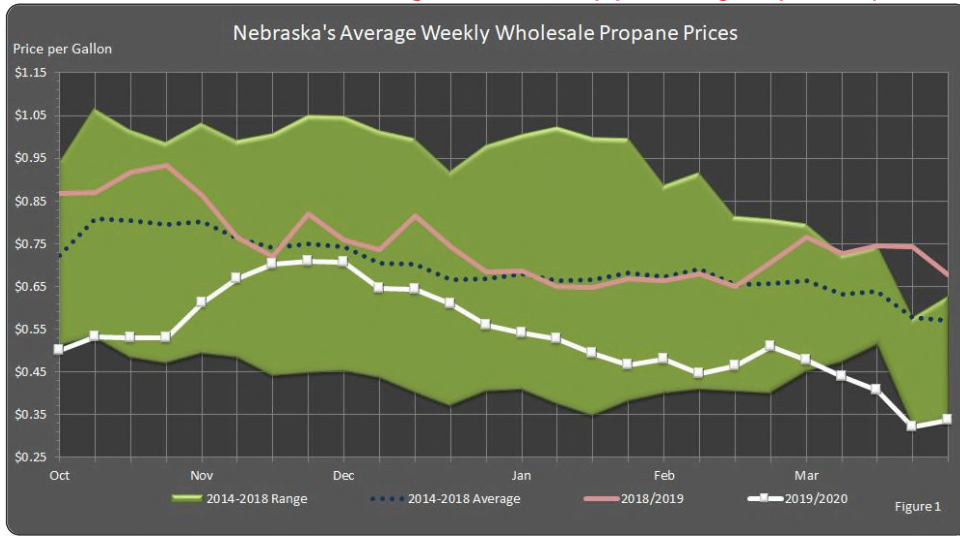

## Average Wholesale Propane Prices in Nebraska

Prices are not collected during the off season (April through September).

### Nebraska's Average Wholesale Propane Prices 2019/2020

2019/2020	Heating Season					
	Oct	Nov	Dec	Jan	Feb	Mar
First Monday	\$0.500	\$0.612	\$0.706	\$0.542	\$0.481	\$0.478
Second Monday	\$0.533	\$0.669	\$0.646	\$0.527	\$0.446	\$0.439
Third Monday	\$0.530	\$0.701	\$0.644	\$0.493	\$0.465	\$0.408
Fourth Monday	\$0.530	\$0.708	\$0.610	\$0.467	\$0.510	\$0.321
Fifth Monday			\$0.560			\$0.336