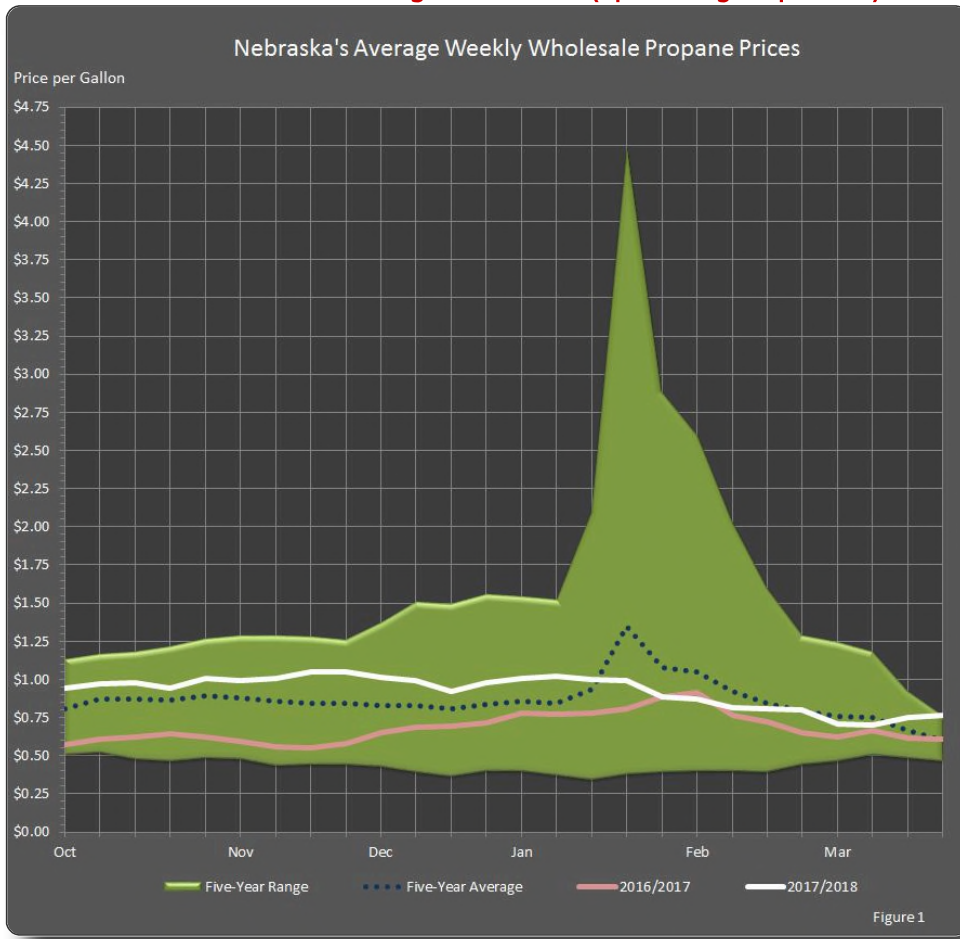

Average Wholesale Propane Prices in Nebraska

Prices are not collected during the off season (April through September).

Nebraska's Average Wholesale Propane Prices 2017/2018

2017/2018	Heating Season					
	Oct	Nov	Dec	Jan	Feb	Mar
First Monday	\$0.940	\$0.992	\$1.015	\$1.005	\$0.870	\$0.709
Second Monday	\$0.968	\$1.007	\$0.996	\$1.023	\$0.815	\$0.704
Third Monday	\$0.981	\$1.050	\$0.919	\$0.998	\$0.807	\$0.749
Fourth Monday	\$0.944	\$1.049	\$0.979	\$0.995	\$0.797	\$0.764
Fifth Monday	\$1.004			\$0.884		