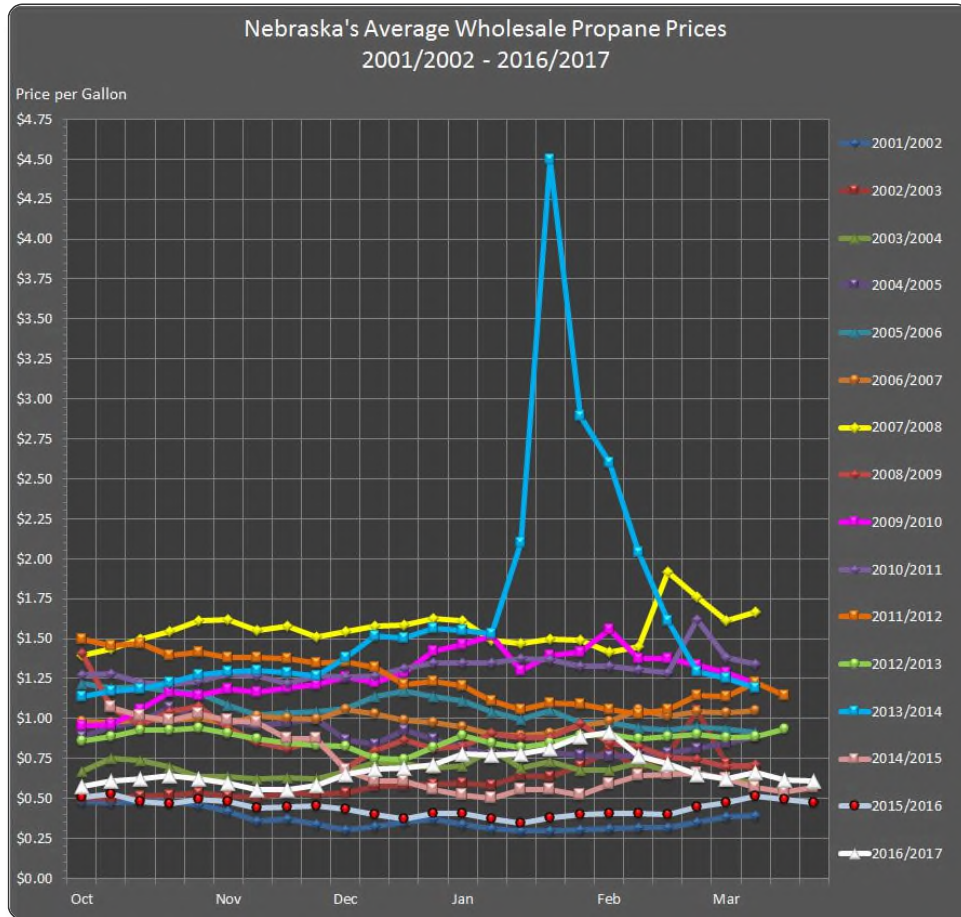

Average Wholesale Propane Prices in Nebraska

Prices are not collected during the off season (April through September).

Nebraska's Average Wholesale Propane Prices 2016/2017

2016/2017	Heating Season					
	Oct	Nov	Dec	Jan	Feb	Mar
First Monday	\$0.576	\$0.594	\$0.651	\$0.776	\$0.916	\$0.623
Second Monday	\$0.610	\$0.558	\$0.685	\$0.770	\$0.764	\$0.663
Third Monday	\$0.626	\$0.555	\$0.694	\$0.779	\$0.719	\$0.616
Fourth Monday	\$0.643	\$0.582	\$0.713	\$0.810	\$0.651	\$0.609
Fifth Monday	\$0.621			\$0.887		

Sources: *Weekly Petroleum Status Report*. Energy Information Administration, Washington, DC. Nebraska Energy Office, Lincoln, NE.

Note: NA indicates that data is not available.

*This report was updated on October 2, 2017.
Typically, there is one week between updates during the heating season.*