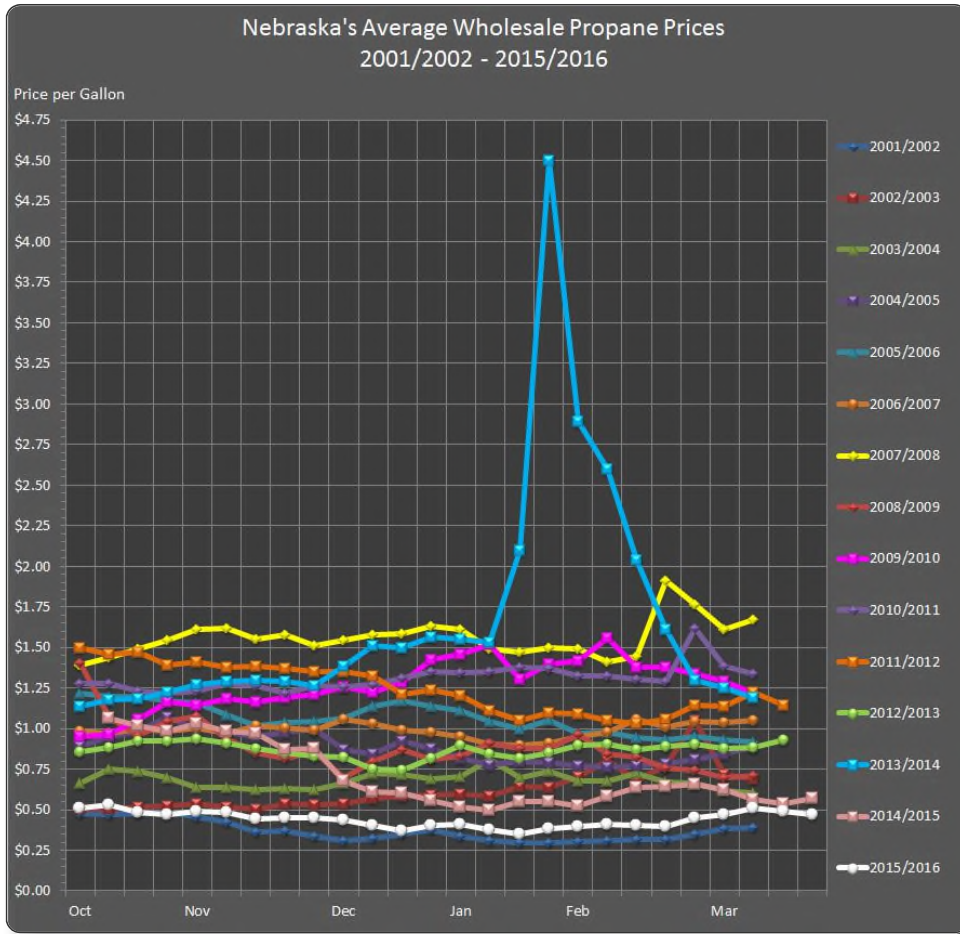

Average Wholesale Propane Prices in Nebraska

Prices are not collected during the off season (April through September).

Nebraska's Average Wholesale Propane Prices 2015/2016

2015/2016	Heating Season					
	Oct	Nov	Dec	Jan	Feb	Mar
First Monday	\$0,510	\$0,492	\$0,436	\$0,409	\$0,399	\$0,472
Second Monday	\$0,530	\$0,483	\$0,402	\$0,375	\$0,408	\$0,512
Third Monday	\$0,484	\$0,441	\$0,369	\$0,347	\$0,404	\$0,491
Fourth Monday	\$0,470	\$0,447	\$0,405	\$0,382	\$0,400	\$0,471
Fifth Monday		\$0,452			\$0,450	