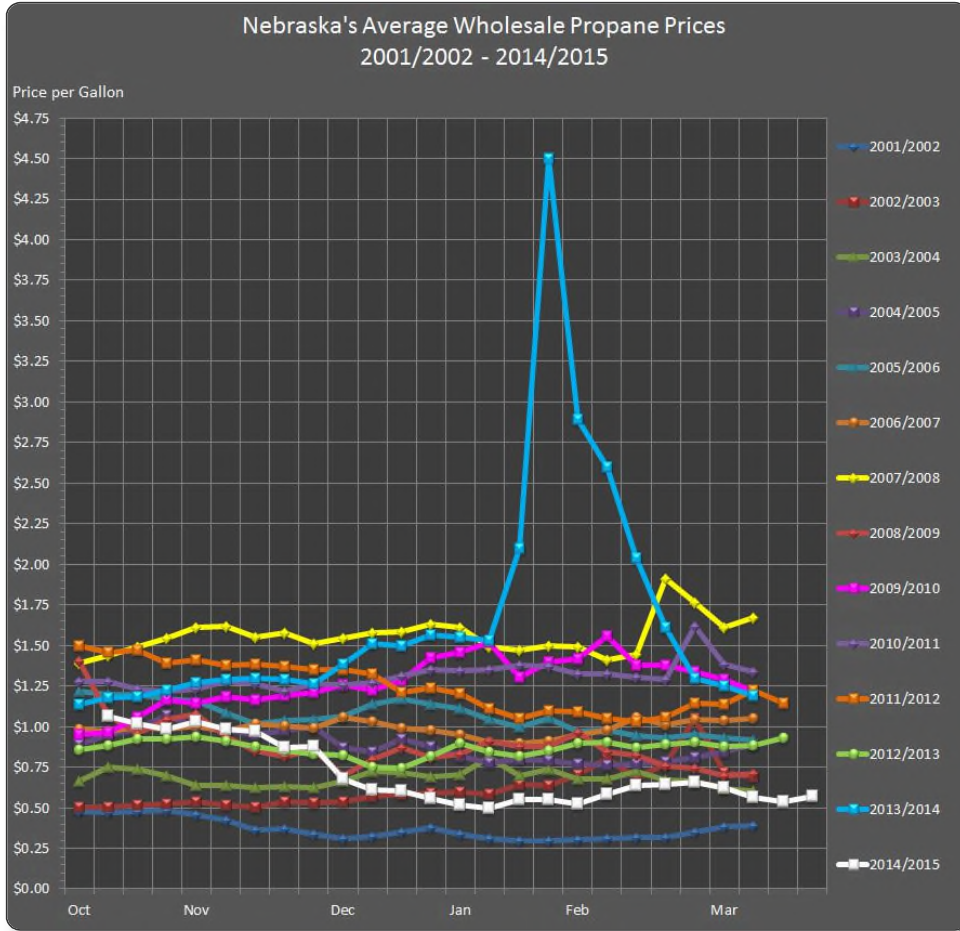

Average Wholesale Propane Prices in Nebraska

Prices are not collected during the off season (April through September).

Nebraska's Average Wholesale Propane Prices 2014/2015

2014/2015	Heating Season					
	Oct	Nov	Dec	Jan	Feb	Mar
First Monday		\$1.031	\$0.876	\$0.519	\$0.524	\$0.657
Second Monday	\$1.067	\$0.987	\$0.680	\$0.498	\$0.586	\$0.625
Third Monday	\$1.016	\$0.972	\$0.608	\$0.553	\$0.640	\$0.567
Fourth Monday	\$0.987	\$0.873	\$0.607	\$0.553	\$0.647	\$0.540
Fifth Monday			\$0.557			\$0.571