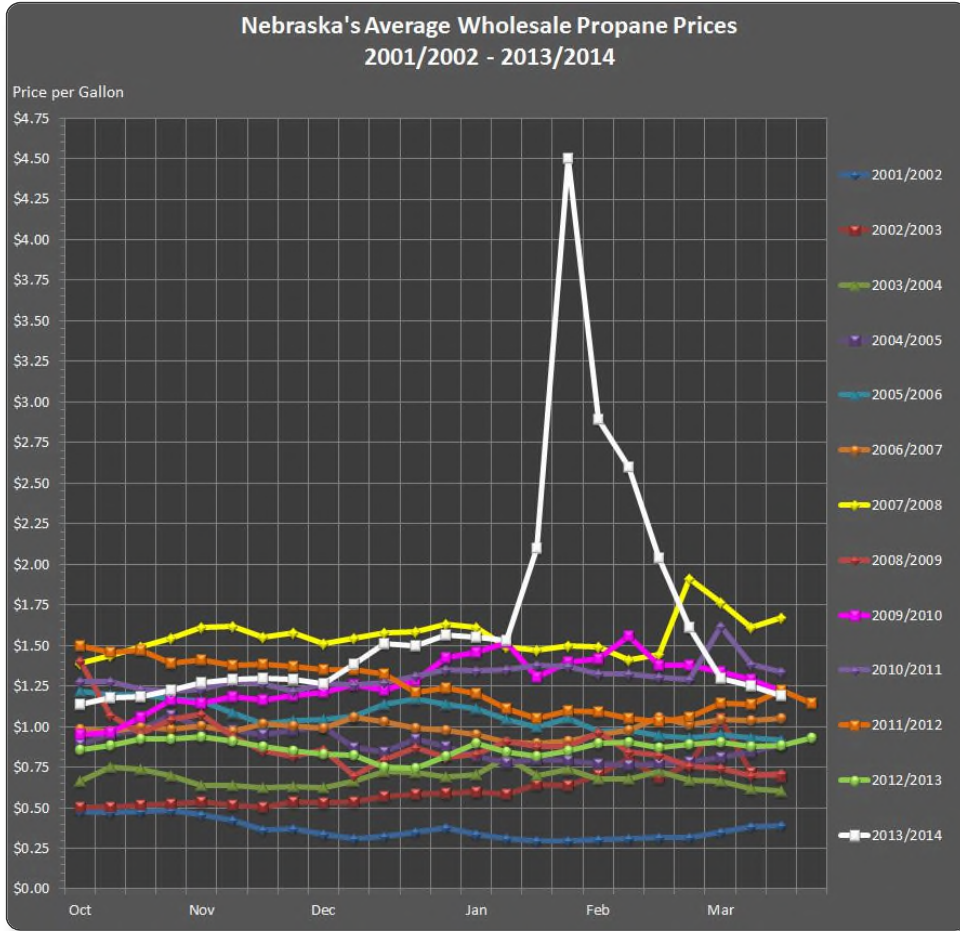

Average Wholesale Propane Prices in Nebraska

Prices are not collected during the off season (April through September).

Nebraska's Average Wholesale Propane Prices 2013/2014

2013/2014	Heating Season					
	Oct	Nov	Dec	Jan	Feb	Mar
First Monday	\$1.140	\$1.271	\$1.264	\$1.549	\$2.891	\$1.296
Second Monday	\$1.175	\$1.292	\$1.383	\$1.530	\$2.602	\$1.252
Third Monday	\$1.186	\$1.298	\$1.514	\$2.101	\$2.039	\$1.189
Fourth Monday	\$1.225	\$1.289	\$1.501	\$4.499	\$1.610	
Fifth Monday			\$1.562			