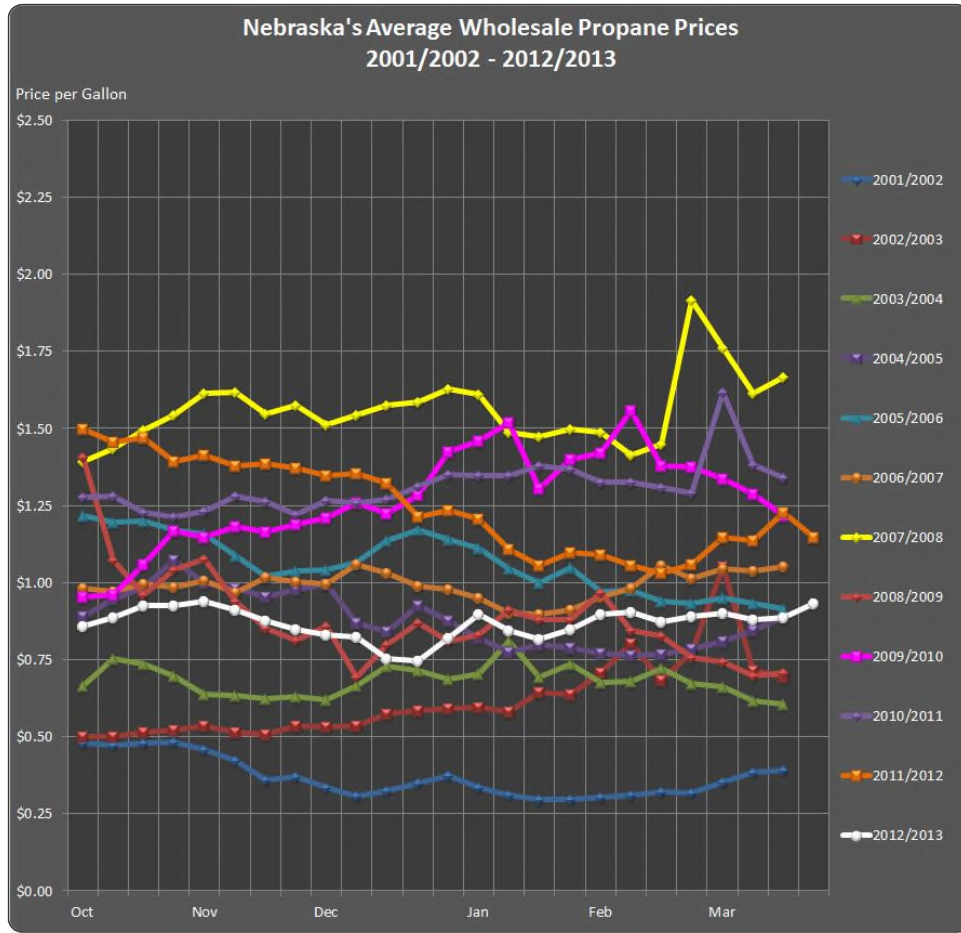

Average Wholesale Propane Prices in Nebraska

Prices are not collected during the off season (April through September).

Nebraska's Average Wholesale Propane Prices 2012/2013

2012/2013	Heating Season					
	Oct	Nov	Dec	Jan	Feb	Mar
First Monday	\$0.858	\$0.910	\$0.823	\$0.845	\$0.903	\$0.878
Second Monday	\$0.887	\$0.875	\$0.753	\$0.817	\$0.873	\$0.886
Third Monday	\$0.925	\$0.849	\$0.745	\$0.849	\$0.890	\$0.934
Fourth Monday	\$0.925	\$0.832	\$0.819	\$0.896	\$0.901	
Fifth Monday	\$0.940		\$0.897			