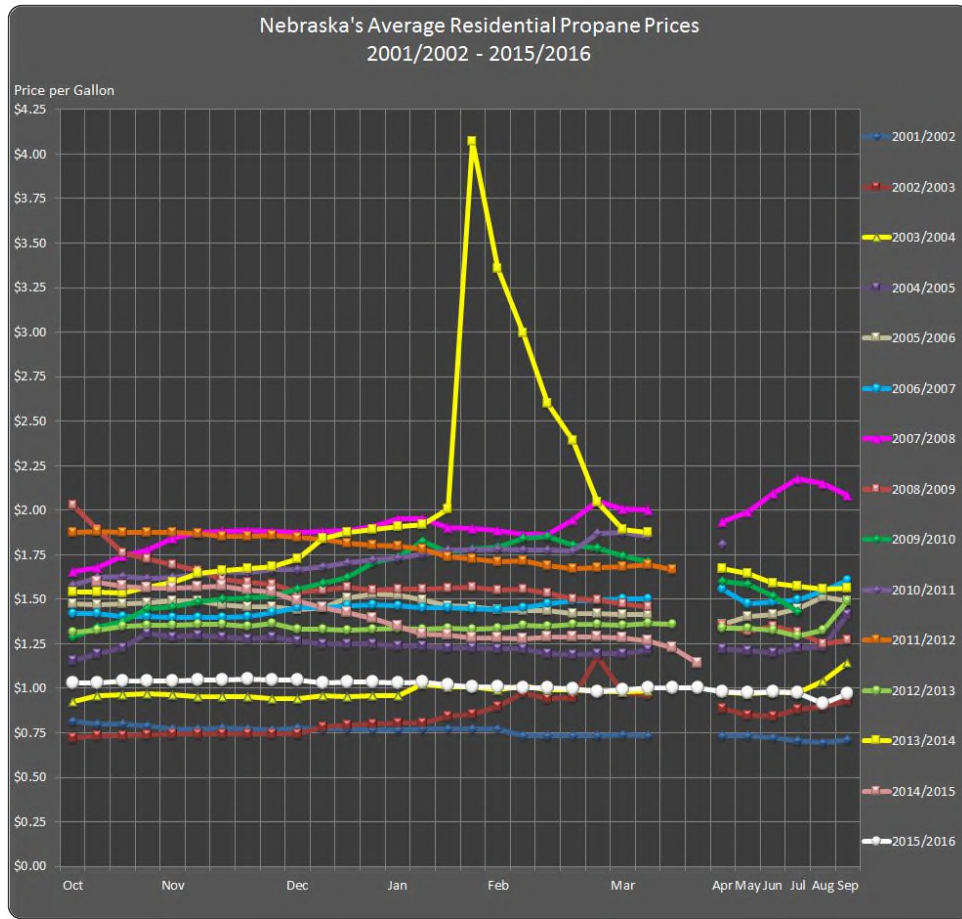

Average Residential Propane Prices in Nebraska

Nebraska's Average Residential Propane Prices 2015/2016

2015/2016	Heating Season						Off Season					
	Oct	Nov	Dec	Jan	Feb	Mar	Apr	May	Jun	Jul	Aug	Sep
First Monday	\$1.028	\$1.041	\$1.044	\$1.029	\$1.006	\$0.990	\$0.979	\$0.977	\$0.980	\$0.975	\$0.912	\$0.969
Second Monday	\$1.031	\$1.044	\$1.032	\$1.033	\$1.002	\$1.002						
Third Monday	\$1.043	\$1.048	\$1.034	\$1.019	\$1.001	\$1.002						
Fourth Monday	\$1.043	\$1.052	\$1.034	\$1.009	\$0.995	\$1.002						
Fifth Monday		\$1.044			\$0.983							