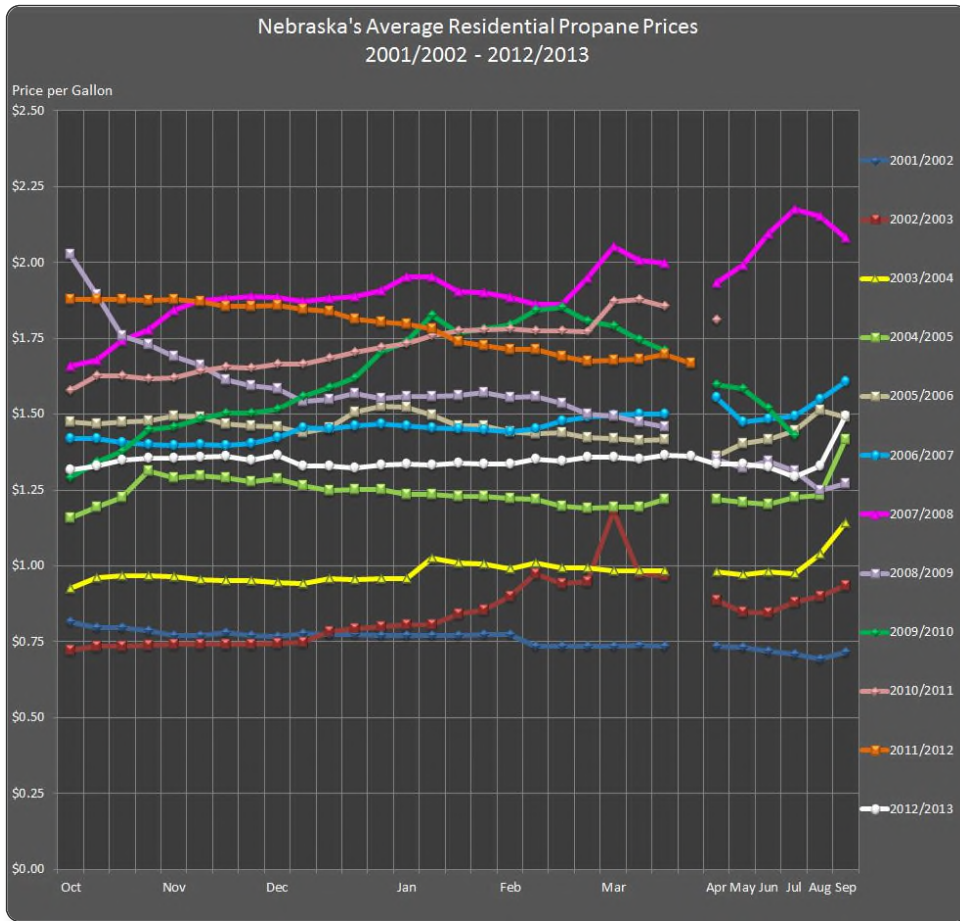

### Average Residential Propane Prices in Nebraska