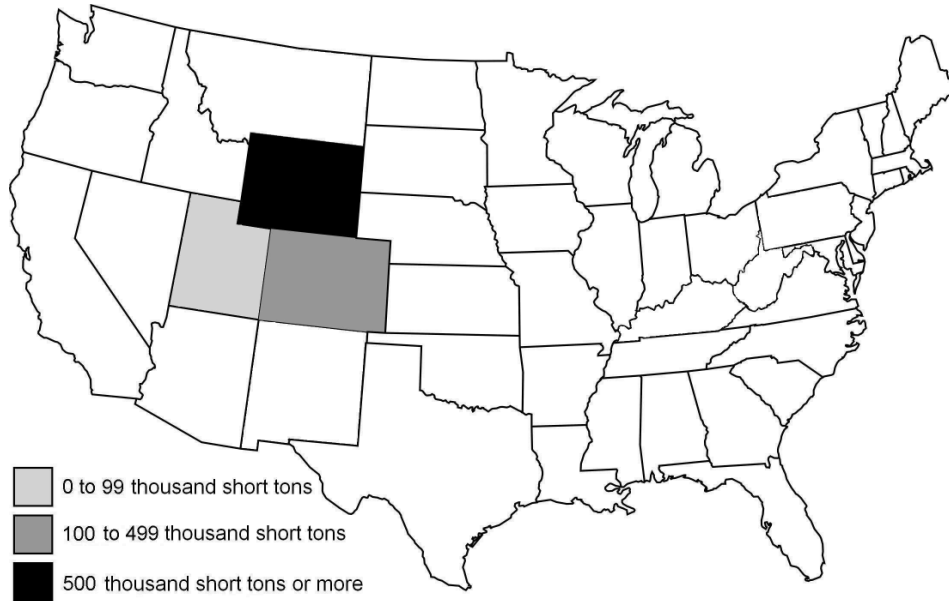

States Shipping Coal to Nebraska in 2009

Preliminary numbers for 2009 show that 99 percent of the coal transported to Nebraska for electricity generation and industrial plants came from Wyoming. The majority of the coal supply for the state was imported domestically by railroad. A small amount (304 thousand short tons) was brought to Nebraska by truck from Wyoming. All of the coal was [subbituminous](#).

Coal Shipped into Nebraska by State of Origin, 1989 - 2009
(Thousand Short Tons)

Year	Colorado	Indiana	Kentucky	Montana	New Mexico	Pennsylvania	Tennessee	Utah	West Virginia	Wyoming	Totals
1989	159	3		109						7,465	7,736
1990	60			131		1				7,950	8,142
1991	59			150		4				8,583	8,796
1992	67			142		2				7,882	8,093
1993	72			136		2				8,801	9,011
1994	77			71						8,908	9,056
1995	104		3	205						10,065	10,377
1996	56			113	92	1				10,464	10,726
1997	65			47	68	4				9,198	9,382
1998	97			81		11			5	11,661	11,855
1999	20					8		3		12,226	12,257
2000	126		*			1		21		11,041	11,189
2001	162		123			*			615	12,749	13,647
2002	120					1		11		12,846	12,978
2003	130					15				12,891	13,036
2004	107					15				12,829	12,950
2005	143		11					11		13,016	13,181
2006	130							31		13,688	13,850
2007	150									14,231	14,381
2008	114							22		14,946	15,082
2009P	126						45	12		14,501	14,684

Sources: *Domestic Distribution of U.S. Coal by Destination State, Consumer, Destination and Method of Transportation.* Energy Information Administration; U.S. Department of Energy; Washington, DC.
Nebraska Energy Office, Lincoln, NE.