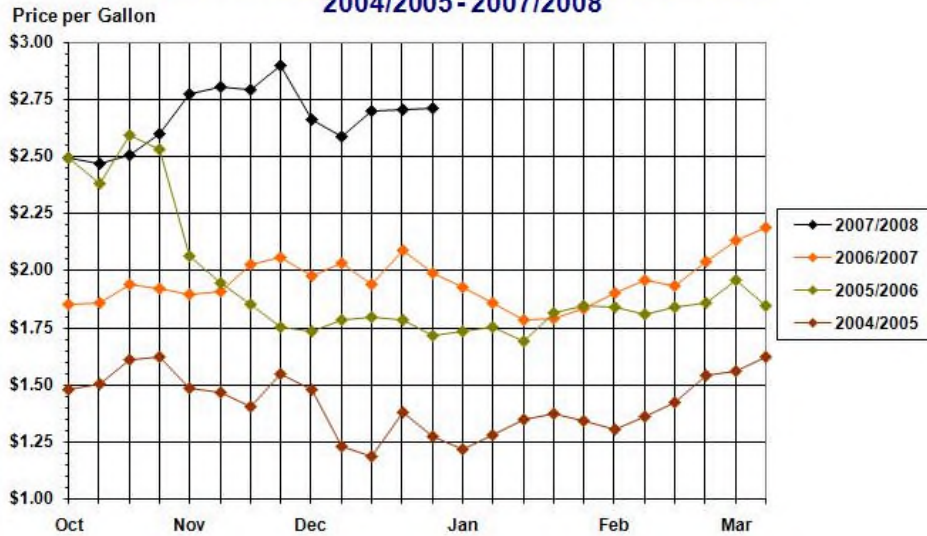

**Nebraska's Average Wholesale Heating Oil Prices
2004/2005 - 2007/2008**

[Return to top of page](#)

**Nebraska's Average Wholesale Heating Oil Prices
2004/2005 — 2007/2008**

	Heating Season					
	Oct	Nov	Dec	Jan	Feb	Mar
2004/2005						
First Monday	$1.479	$1.480	$1.225	$1.215	$1.302	$1.556
Second Monday	$1.499	$1.464	$1.183	$1.277	$1.358	$1.618
Third Monday	$1.606	$1.402	$1.376	$1.344	$1.420	
Fourth Monday	$1.617	$1.543	$1.272	$1.371	$1.537	
Fifth Monday		$1.478		$1.341		
2005/2006						
First Monday	$2.495	$1.944	$1.782	$1.730	$1.835	$1.954
Second Monday	$2.379	$1.851	$1.796	$1.752	$1.809	$1.844
Third Monday	$2.590	$1.752	$1.779	$1.686	$1.841	
Fourth Monday	$2.532	$1.732	$1.713	$1.810	$1.857	
Fifth Monday	$2.060			$1.844		
2006/2007						
First Monday	$1.849	$1.906	$2.032	$1.923	$1.900	$2.130
Second Monday	$1.857	$2.025	$1.940	$1.859	$1.958	$2.184
Third Monday	$1.936	$2.055	$2.090	$1.780	$1.933	
Fourth Monday	$1.922	$1.975	$1.990	$1.788	$2.038	
Fifth Monday	$1.895			$1.833		
	Heating Season					
	Oct	Nov	Dec	Jan	Feb	Mar
2007/2008						
First Monday		$2.774	$2.662	NA	NA	NA
Second Monday	$2.494	$2.804	$2.585	NA	NA	NA
Third Monday	$2.466	$2.794	$2.696	NA	NA	NA
Fourth Monday	$2.506	$2.896	$2.704	NA	NA	
Fifth Monday	$2.596		$2.712