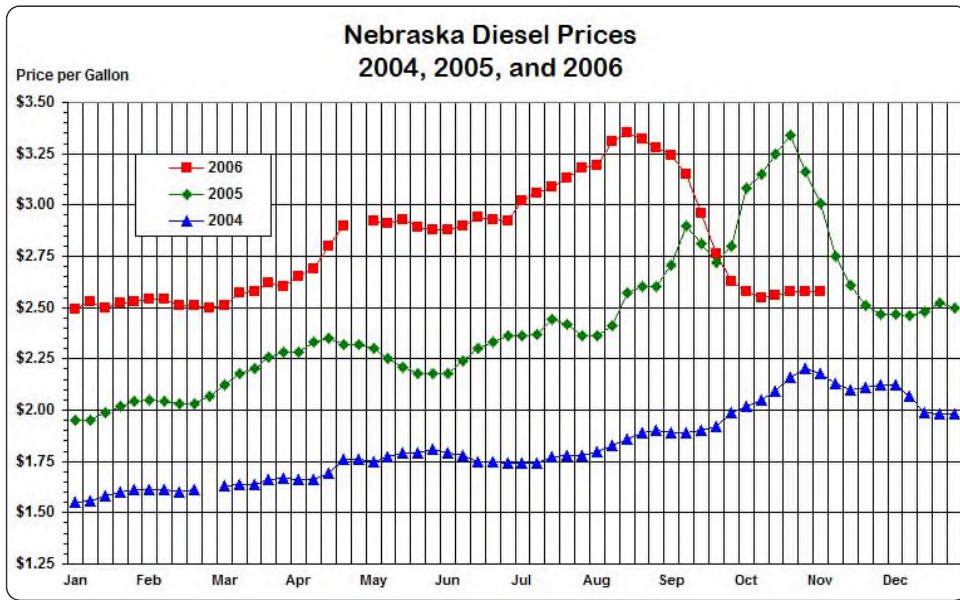

Diesel Prices for the Week of October 30, 2006 (Price per Gallon)

	Columbus	Grand Island	Kearney	Lincoln	Norfolk	North Platte	Omaha	State
Weekly Average	$2.56	$2.53	$2.62	$2.54	$2.53	$2.52	$2.58	$2.58

Notes: The average may not equal the average of the components due to independent rounding. NA = Not Available.

Source: Nebraska Energy Office, Lincoln, NE.

*This report was updated on November 3, 2006.
Typically, there is one week between updates.*