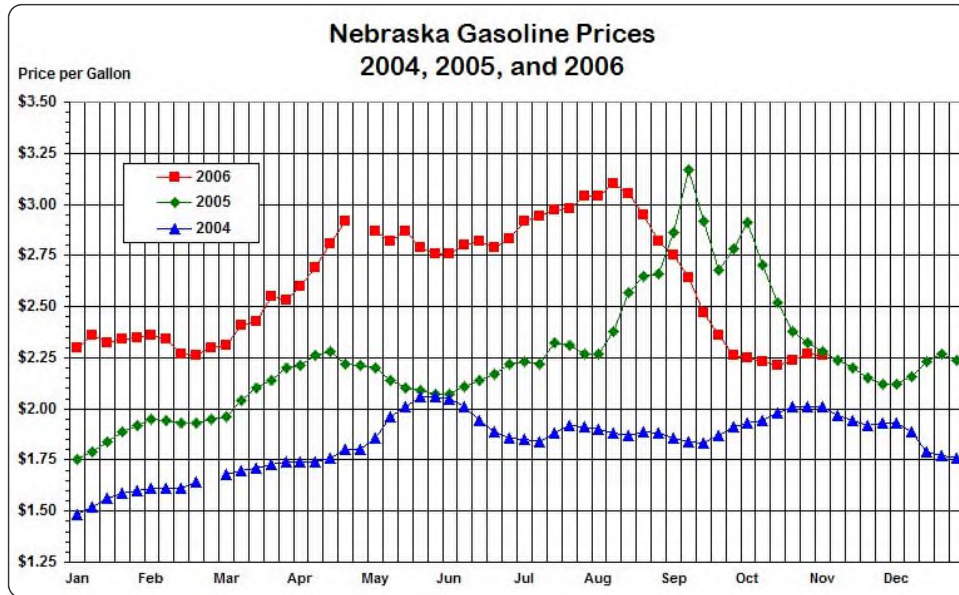

Nebraska Gasoline and Diesel Prices

For the week of October 30, Nebraska's average gasoline price increased two cents per gallon from the previous week to \$2.26, which was two cents lower than the price at this time last year. This week, average prices in surveyed cities ranged from \$2.18 in Columbus to \$2.32 in Lincoln. As of October 27, the Midwest gasoline stock level was in the normal range with 50.3 million barrels.

Nebraska's average diesel price had at no change at \$2.58 per gallon. According to the [weekly price report](#), this week's state average was 43 cents lower than the price at this time last year. Weekly averages in the surveyed cities ranged from \$2.52 in North Platte to \$2.62 in Kearney. On the supply side, the Midwest distillate fuel inventory level was at the bottom boundary of the normal range with 22.1 million barrels of diesel fuel as of October 27.

Regular unleaded gasoline is regular unleaded motor gasoline with an 87 to 88 octane. Diesel fuel is fuel used for internal combustion in diesel engines.

An [archive](#) of this report, [average gasoline prices for each month](#), [average diesel prices for each month](#), and [historical weekly prices](#) are available for diesel and three grades of motor gasoline.