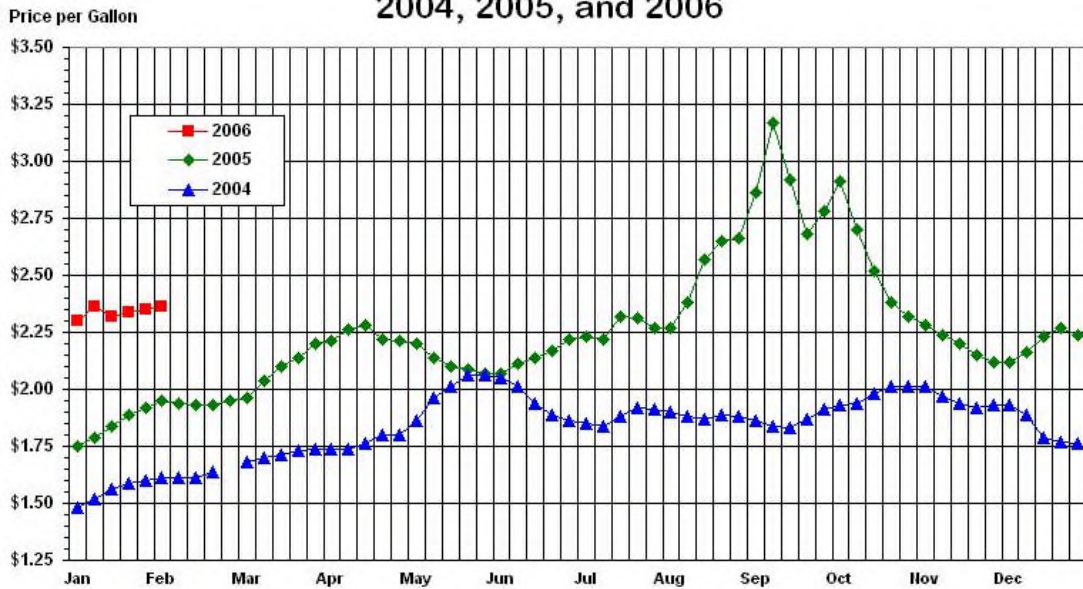

Nebraska Gasoline and Diesel Prices

For the week of January 30, Nebraska's average gasoline price rose two cents per gallon to $2.36 from last week, which was 41 cents higher than the price at this time last year. Weekly average prices in surveyed cities ranged from $2.30 in Columbus to $2.38 in Omaha. As of January 27, the Midwest [gasoline stock level](#) was above the normal range with 55.4 million barrels.

Nebraska's average diesel price increased two cents from last week to $2.54 per gallon. According to the [weekly price report](#), this week's state average was 49 cents higher than the price at this time last year. Weekly averages in the surveyed cities ranged from $2.49 in Columbus and Lincoln to $2.59 in Kearney. On the supply side, the Midwest [distillate fuel inventory level](#) was in the normal range with 23.2 million barrels of diesel fuel as of January 27.

Regular unleaded gasoline is regular unleaded motor gasoline with an 87 to 88 octane. Diesel fuel is fuel used for internal combustion in diesel engines.

An [archive](#) of this report and [historical weekly prices](#) are available.

Nebraska Gasoline Prices 2004, 2005, and 2006

Regular Unleaded Gasoline Prices for the Week of January 30, 2006 (Price per Gallon)

	Columbus	Grand Island	Kearney	Lincoln	Norfolk	North Platte	Omaha	State Average
Weekly Average	$2.30	$2.35	$2.33	$2.36	$2.32	$2.36	$2.38	$2.36