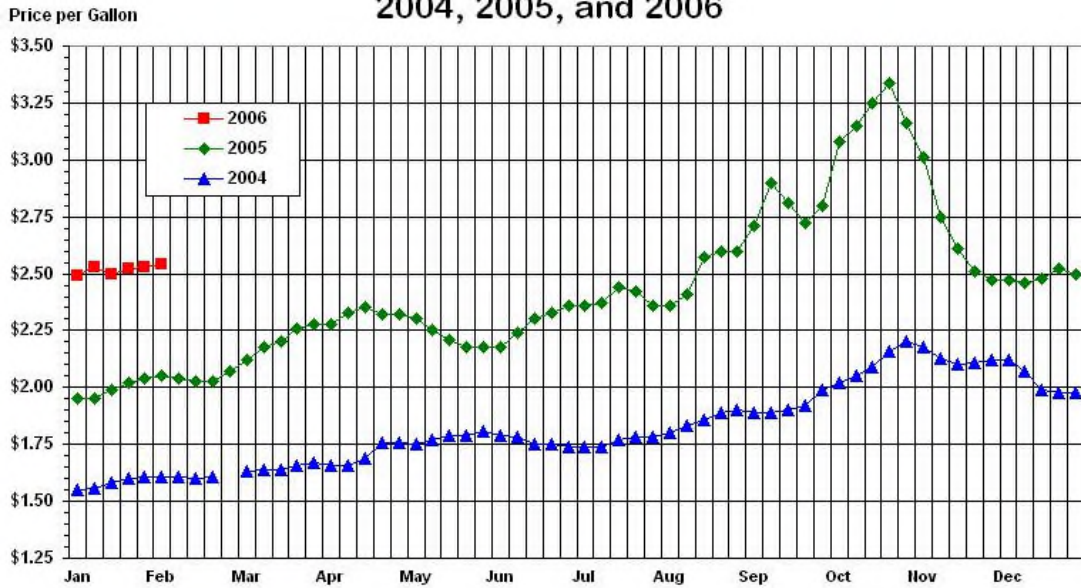

Nebraska Diesel Prices 2004, 2005, and 2006

Diesel Prices for the Week of January 30, 2006 (Price per Gallon)

	Columbus	Grand Island	Kearney	Lincoln	Norfolk	North Platte	Omaha	State Average
Weekly Average	$2.49	$2.53	$2.59	$2.49	$2.55	$2.50	$2.54	$2.54

Source: Nebraska Energy Office, Lincoln, NE.

Notes: Averages may not equal the average of the components due to independent rounding. NA = Not Available.

*This table was updated on February 3, 2006.
Typically, there is one week between updates.*

[Energy Statistics Home](#) |
[Contact Us](#) |
[Archive](#) |
[Conversion Chart](#) |
[Energy Glossary](#) |
[Energy Office Home](#)
[State of Nebraska Privacy & Security Policies](#) |
[State of Nebraska Home](#)