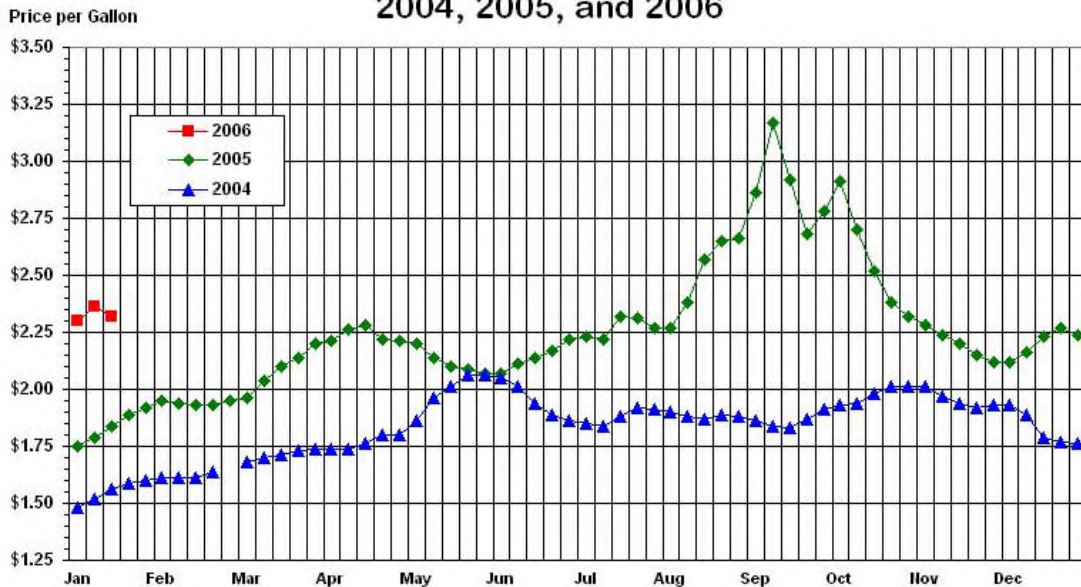

Nebraska Gasoline and Diesel Prices

Nebraska's average gasoline price fell four cents per gallon from last week to $2.32, which is 48 cents higher than the price at this time last year. Weekly average prices in surveyed cities ranged from $2.27 in Columbus to $2.35 in Lincoln and Norfolk. As of January 13, the Midwest gasoline stock level was above the normal range with 55.7 million barrels.

Nebraska's average diesel price decreased three cents from last week to $2.50 per gallon. According to the [weekly price report](#), this week's state average was 51 cents higher than the price at this time last year. Weekly averages in the surveyed cities ranged from $2.41 in Columbus to $2.55 in Kearney. On the supply side, the Midwest distillate fuel inventory level was just below the normal range with 22.4 million barrels of diesel fuel as of January 13.

Regular unleaded gasoline is regular unleaded motor gasoline with an 87 to 88 octane. Diesel fuel is fuel used for internal combustion in diesel engines.

An [archive](#) of this report and [historical weekly prices](#) are available.

**Nebraska Gasoline Prices
2004, 2005, and 2006**

**Regular Unleaded Gasoline Prices for the
Week of January 16, 2006
(Price per Gallon)**

	Columbus	Grand Island	Kearney	Lincoln	Norfolk	North Platte	Omaha	State Average
Weekly Average	$2.27	$2.29	$2.31	$2.35	$2.35	$2.32	$2.33	$2.32