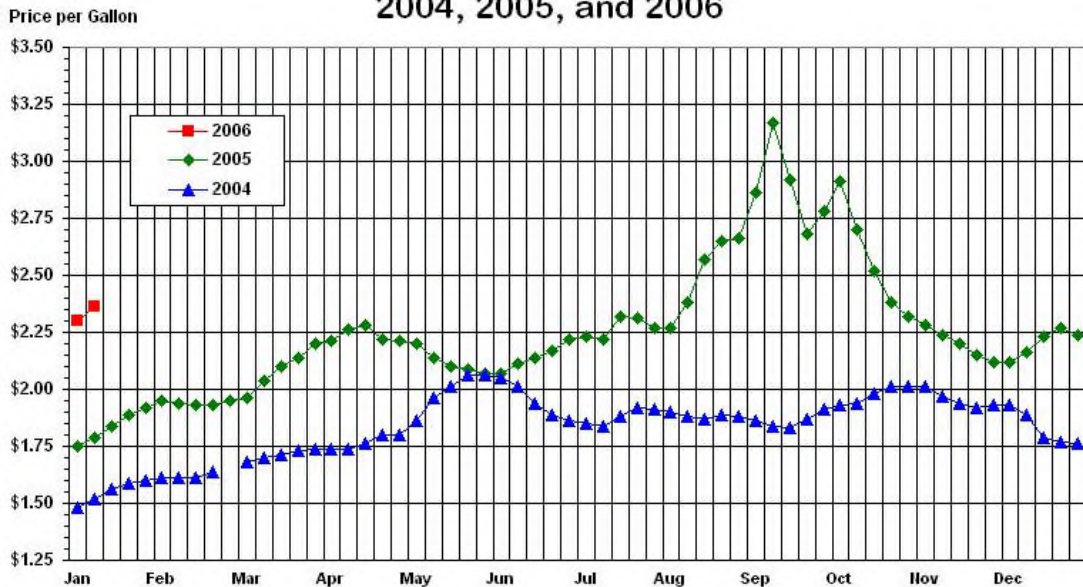

Nebraska Gasoline and Diesel Prices

Nebraska's average gasoline price increased six cents per gallon from last week to $2.36, which is 57 cents higher than the price at this time last year. Weekly average prices in surveyed cities ranged from $2.32 in Columbus to $2.40 in Lincoln. As of January 6, the Midwest gasoline stock level was above the normal range with 55.1 million barrels.

Nebraska's average diesel price rose four cents from last week to $2.53 per gallon. According to the [weekly price report](#), this week's state average was 58 cents higher than the price at this time last year. Weekly averages in the surveyed cities ranged from $2.47 in Columbus to $2.58 in Kearney. On the supply side, the Midwest distillate fuel inventory level was just below the normal range with 22.6 million barrels of diesel fuel as of January 6.

Regular unleaded gasoline is regular unleaded motor gasoline with an 87 to 88 octane. Diesel fuel is fuel used for internal combustion in diesel engines.

An [archive](#) of this report and [historical weekly prices](#) are available.

**Nebraska Gasoline Prices
2004, 2005, and 2006**

**Regular Unleaded Gasoline Prices for the
Week of January 9, 2006
(Price per Gallon)**

	Columbus	Grand Island	Kearney	Lincoln	Norfolk	North Platte	Omaha	State Average
Weekly Average	$2.32	$2.34	$2.38	$2.40	$2.37	$2.37	$2.37	$2.36