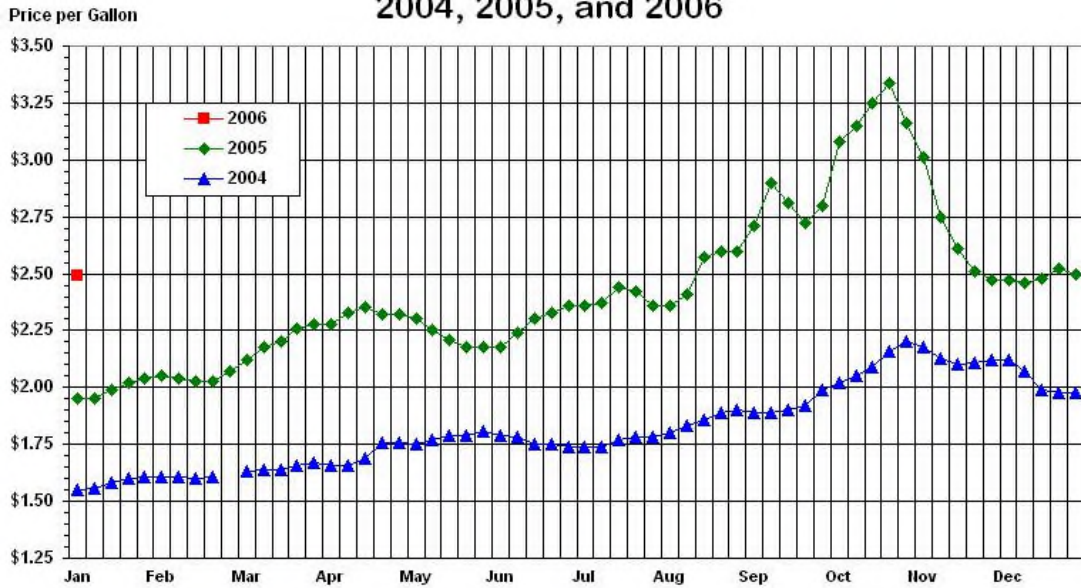

Nebraska Diesel Prices 2004, 2005, and 2006

Diesel Prices for the Week of January 2, 2006 (Price per Gallon)

	Columbus	Grand Island	Kearney	Lincoln	Norfolk	North Platte	Omaha	State Average
Weekly Average	$2.44	$2.47	$2.50	$2.47	$2.57	$2.50	$2.49	$2.49

Source: Nebraska Energy Office, Lincoln, NE.

Notes: Averages may not equal the average of the components due to independent rounding. NA = Not Available.

*This table was updated on January 24, 2006.
Typically, there is one week between updates.*

[Energy Statistics Home](#) | [Contact Us](#) | [Archive](#) | [Conversion Chart](#) | [Energy Glossary](#) | [Energy Office Home](#)
[State of Nebraska Privacy & Security Policies](#) | [State of Nebraska Home](#)