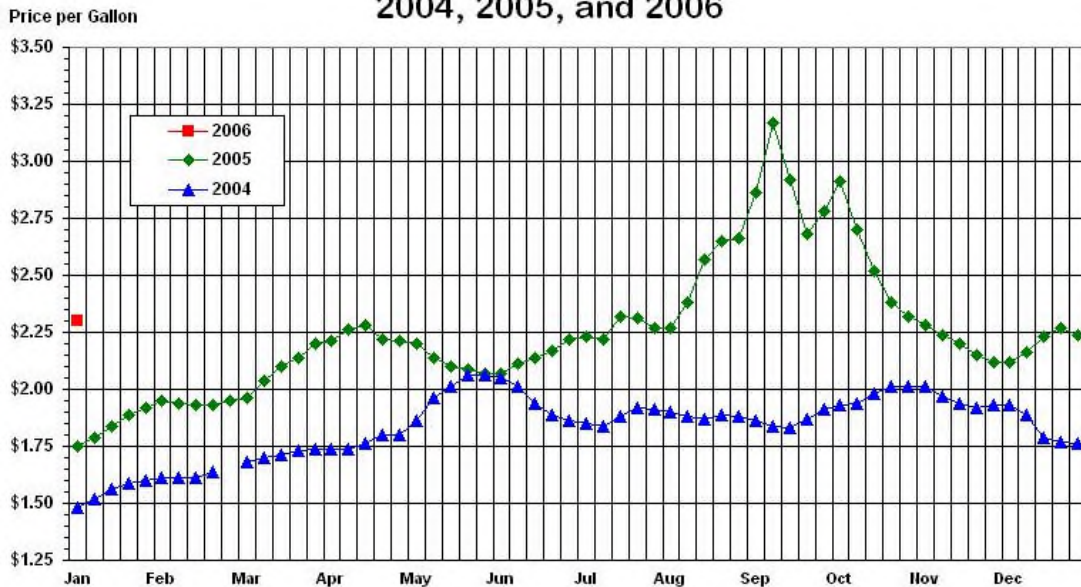

Nebraska Gasoline and Diesel Prices

Nebraska's average gasoline price increased six cents per gallon from last week to $2.30, which is 55 cents higher than the price at this time last year. Weekly average prices in surveyed cities ranged from $2.23 in Columbus and Lincoln to $2.34 in Omaha. As of December 30, the Midwest gasoline stock level was above the normal range with 53.8 million barrels.

Nebraska's average diesel price fell one cent from last week to $2.49 per gallon. According to the [weekly price report](#), this week's state average was 54 cents higher than the price at this time last year. Weekly averages in the surveyed cities ranged from $2.44 in Columbus to $2.57 in Norfolk. On the supply side, the Midwest distillate fuel inventory level was below the normal range with 20 million barrels of diesel fuel as of December 30.

Regular unleaded gasoline is regular unleaded motor gasoline with an 87 to 88 octane. Diesel fuel is fuel used for internal combustion in diesel engines.

An [archive](#) of this report and [historical weekly prices](#) are available.

**Nebraska Gasoline Prices
2004, 2005, and 2006**

**Regular Unleaded Gasoline Prices for the
Week of January 2, 2006
(Price per Gallon)**

	Columbus	Grand Island	Kearney	Lincoln	Norfolk	North Platte	Omaha	State Average
Weekly Average	$2.23	$2.28	$2.24	$2.32	$2.23	$2.31	$2.34	$2.30