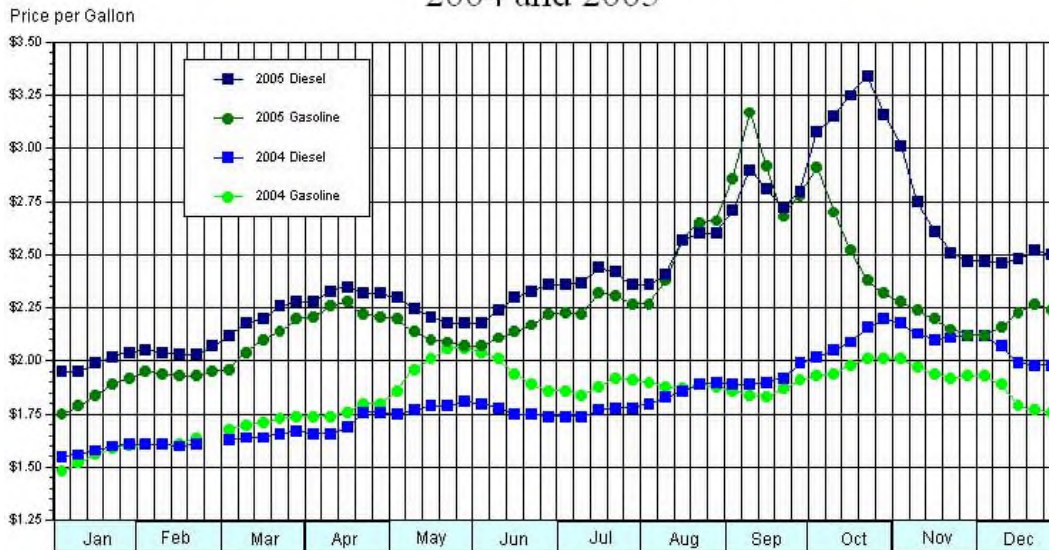

Nebraska Gasoline and Diesel Prices

Nebraska's average gasoline price fell three cents per gallon from last week to $2.24, which is 48 cents higher than the price at this time last year. Weekly average prices in surveyed cities ranged from $2.14 in Columbus to $2.26 in Omaha. As of December 23, the Midwest gasoline stock level was above the normal range with 52.9 million barrels.

Nebraska's average diesel price decreased two cents from last week to $2.50 per gallon. According to the [weekly price report](#), this week's state average was 52 cents higher than the price at this time last year. Weekly averages in the surveyed cities ranged from $2.43 in Columbus and Lincoln to $2.54 in Norfolk. On the supply side, the Midwest distillate fuel inventory level was below the normal range with 19 million barrels of diesel fuel as of December 23.

Regular unleaded gasoline is regular unleaded motor gasoline with an 87 to 88 octane. Diesel fuel is fuel used for internal combustion in diesel engines.

An [archive](#) of this report and [historical weekly prices](#) are available.

Nebraska Motor Fuel Prices 2004 and 2005

Regular Unleaded Gasoline Prices for the Week of December 26, 2005

(Price per Gallon)

	Columbus	Grand Island	Kearney	Lincoln	Norfolk	North Platte	Omaha	State Average
Weekly Average	$2.14	$2.19	$2.24	$2.25	$2.20	$2.25	$2.26	$2.24

Diesel Prices for the Week of December 26, 2005

(Price per Gallon)