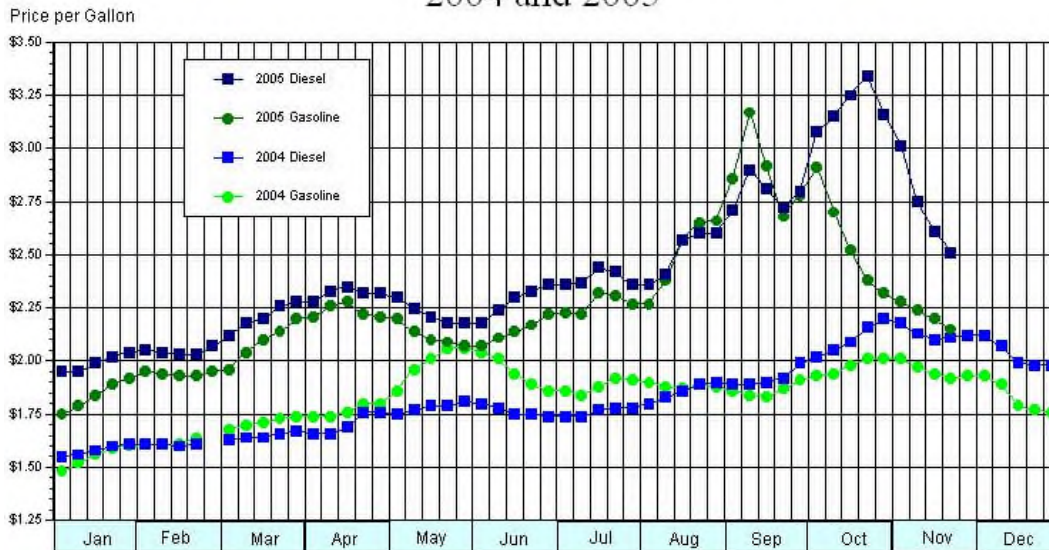

Nebraska Gasoline and Diesel Prices

Nebraska's average gasoline price dropped 5 cents per gallon from last week to $2.15, which is 23 cents higher than the price at this time last year. Weekly average prices in the surveyed cities ranged from $2.04 in Grand Island to $2.15 in Lincoln and Omaha. As of November 18, the Midwest gasoline stock level was in the normal range with 50.5 million barrels.

Nebraska's average diesel price fell 10 cents per gallon from last week to $2.51. According to the [weekly price report](#), this week's state average was 40 cents higher than the price at this time last year. Weekly averages in the surveyed cities ranged from $2.41 in Columbus to $2.53 in Kearney. On the supply side, the Midwest distillate fuel inventory level remained below the normal range with 18.7 million barrels of diesel fuel as of November 18.

Regular unleaded gasoline is regular unleaded motor gasoline with an 87 to 88 octane. Diesel fuel is fuel used for internal combustion in diesel engines.

An [archive](#) of this report and [historical weekly prices](#) are available.

Nebraska Motor Fuel Prices 2004 and 2005

Regular Unleaded Gasoline Prices for the Week of November 21, 2005

(Price per Gallon)

	Columbus	Grand Island	Kearney	Lincoln	Norfolk	North Platte	Omaha	State Average
Weekly Average	$2.10	$2.04	$2.09	$2.15	$2.10	$2.08	$2.15	$2.15

Diesel Prices for the Week of November 21, 2005

(Price per Gallon)