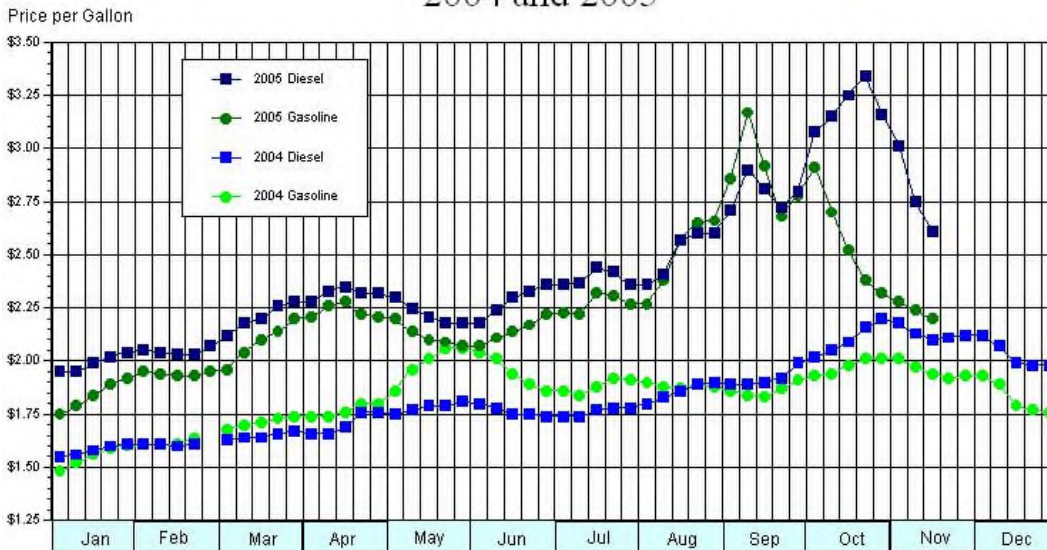

Nebraska Gasoline and Diesel Prices

This week, Nebraska's average gasoline price fell 4 cents per gallon from last week to $2.20, which is 26 cents higher than the price at this time last year. Weekly average prices in the surveyed cities ranged from $2.11 in Norfolk to $2.26 in Omaha. As of November 11, the Midwest gasoline stock level was in the normal range with 50.4 million barrels.

Nebraska's average diesel price decreased 14 cents per gallon from last week to $2.61. According to the [weekly price report](#), this week's state average was 51 cents higher than the price at this time last year. Weekly averages in the surveyed cities ranged from $2.45 in North Platte to $2.64 in Lincoln. On the supply side, the Midwest distillate fuel inventory level had fallen farther below the normal range with 18.4 million barrels of diesel fuel as of November 11.

Regular unleaded gasoline is regular unleaded motor gasoline with an 87 to 88 octane. Diesel fuel is fuel used for internal combustion in diesel engines.

An [archive](#) of this report and [historical weekly prices](#) are available.

Nebraska Motor Fuel Prices 2004 and 2005

Regular Unleaded Gasoline Prices for the Week of November 14, 2005

(Price per Gallon)

	Columbus	Grand Island	Kearney	Lincoln	Norfolk	North Platte	Omaha	State Average
Weekly Average	$2.14	$2.15	$2.17	$2.19	$2.11	$2.21	$2.26	$2.20

Diesel Prices for the Week of November 14, 2005

(Price per Gallon)