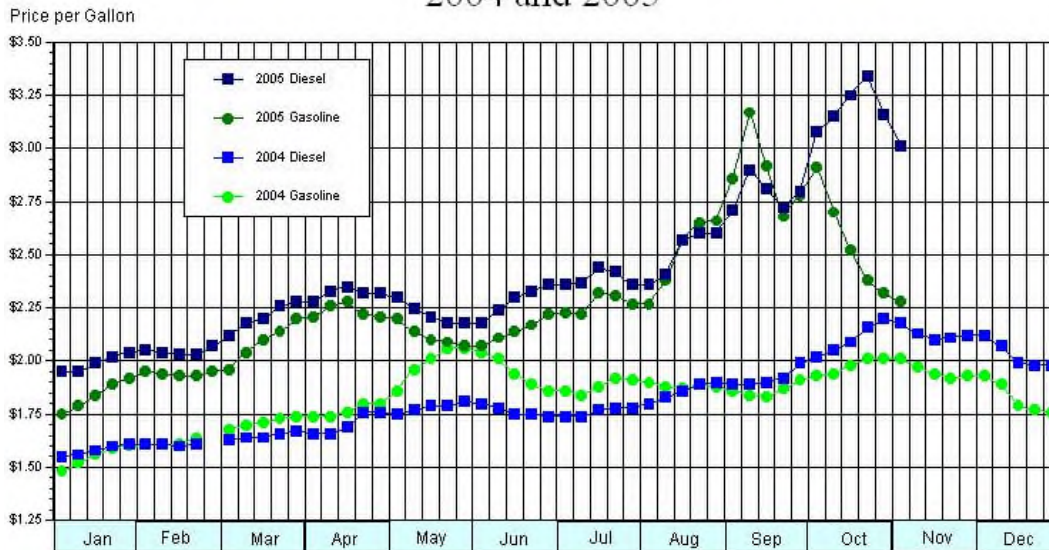

Nebraska Gasoline and Diesel Prices

The Midwest Region had the lowest regional prices in the nation for both regular unleaded gasoline and diesel fuel this week. The regional average price of gasoline fell 12.5 cents to $2.326. Diesel fuel's average price fell 32.8 cents to $2.907.

Nebraska's weekly average gasoline price decreased 10 cents per gallon from last week to $2.28, which was 27 cents higher than the price at this time last year. Weekly average prices in the surveyed cities ranged from $2.16 in Columbus to $2.30 in North Platte. As of October 28, the Midwest gasoline stock level was in the normal range with 49.1 million barrels.

Nebraska's average diesel price fell 33 cents per gallon, or 10 percent, from last week to $3.01. According to the [weekly price report](#), this week's state average was 83 cents higher than the price at this time last year. Weekly averages in the surveyed cities ranged from $2.87 in Norfolk to $3.19 in Omaha. On the supply side, the Midwest distillate fuel inventory level was at the bottom of the normal range with 18.6 million barrels of diesel fuel as of October 28.

An [archive](#) of this report and [historical weekly prices](#) are available.

Nebraska Motor Fuel Prices 2004 and 2005

Regular Unleaded Gasoline Prices for the Week of October 31, 2005 (Price per Gallon)

	Columbus	Grand Island	Kearney	Lincoln	Norfolk	North Platte	Omaha	State Average
Weekly Average	$2.16	$2.22	$2.28	$2.28	$2.24	$2.30	$2.23	$2.28

Diesel Prices for the Week of October 31, 2005 (Price per Gallon)