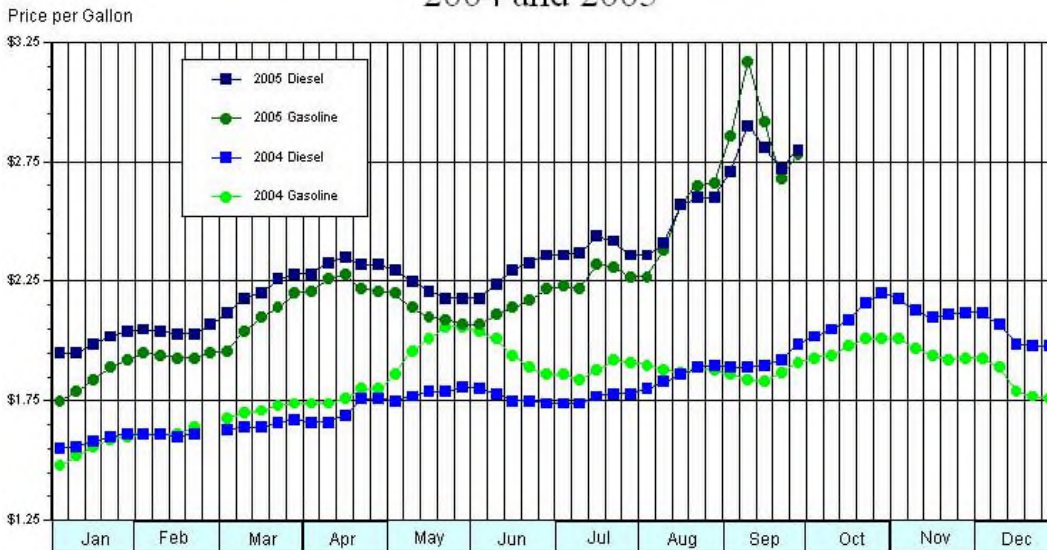

Nebraska Gasoline and Diesel Prices

Due to continuing refinery outages, prices of petroleum products are expected to increase even more over the next few weeks.

Nebraska's weekly average gasoline price increased 10 cents from last week to $2.78, which was 87 cents higher than the price at this time last year. Weekly average prices in the surveyed cities ranged from $2.69 in Grand Island to $2.84 in Omaha. As of September 23, the Midwest gasoline stock level is at the upper boundary of the normal range with 52.4 million barrels.

Nebraska's diesel average increased 8 cents from last week reaching $2.80 per gallon. According to the weekly price report, this week's state average was 81 cents higher than the price at this time last year. Weekly average prices in the surveyed cities ranged from $2.76 in Grand Island to $2.84 in Omaha. On the supply side, the Midwest distillate fuel inventory level was in the normal range with 21.8 million barrels of diesel fuel as of September 23.

An [archive](#) of this report and [historical weekly prices](#) are available.

Nebraska Motor Fuel Prices 2004 and 2005

Regular Unleaded Gasoline Prices for the Week of September 26, 2005

(Price per Gallon)

	Columbus	Grand Island	Kearney	Lincoln	Norfolk	North Platte	Omaha	State Average
Weekly Average	$2.73	$2.69	$2.77	$2.83	$2.70	$2.76	$2.84	$2.78

Diesel Prices for the Week of September 26, 2005

(Price per Gallon)