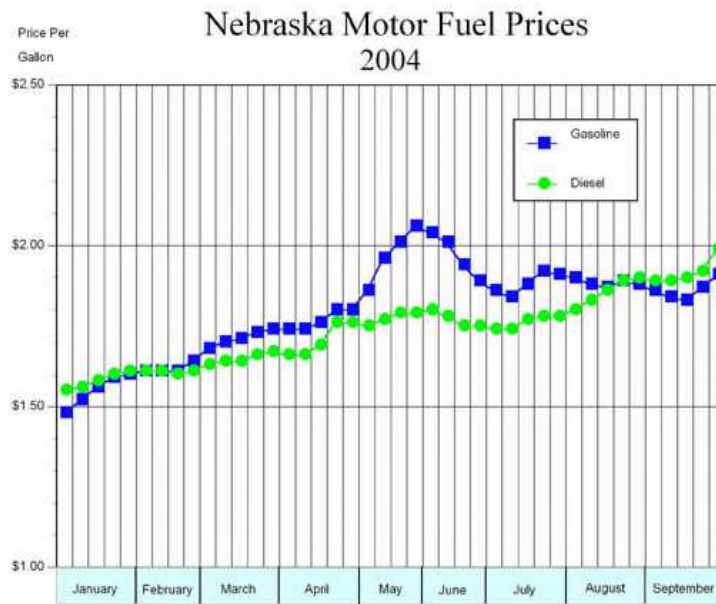

Nebraska Gasoline and Diesel Prices

The state average retail price of gasoline increased another 4 cents from last week to $1.91, and the state average retail diesel price jumped 7 cents to $1.99 per gallon with several cities over $2.00.

Oil production recovery has progressed much slower than expected. In addition, Hurricane Ivan, which eventually turned into a tropical depression, returned to the Gulf of Mexico. On its second visit, Hurricane Ivan was still powerful enough to reportedly shut down the Louisiana Offshore Oil Port (LOOP) for a day. As of September 24, the operating capacity of refineries was down to 84% due to insufficient quantities of crude oil following a large drop in imports. Oil on loan from the Strategic Petroleum Reserve is being received at refineries and crude oil imports are increasing but refineries are now curtailing operations to perform routine maintenance (seasonal turnaround).

Midwest diesel fuel inventories are above the normal range for this time of year while the Gulf Coast and Rocky Mountain regions' inventories are low. Both regional and national gasoline stocks remain tight.

An [archive](#) of this report and [historical weekly prices](#) are available.

Regular Unleaded Gasoline Prices for the Week of September 27, 2004 (Price per Gallon)

	Columbus	Grand Island	Kearney	Lincoln	Norfolk	North Platte	Omaha	State Average
Weekly Average	$1.87	$1.92	$1.91	$1.92	$1.85	$1.95	$1.92	$1.91