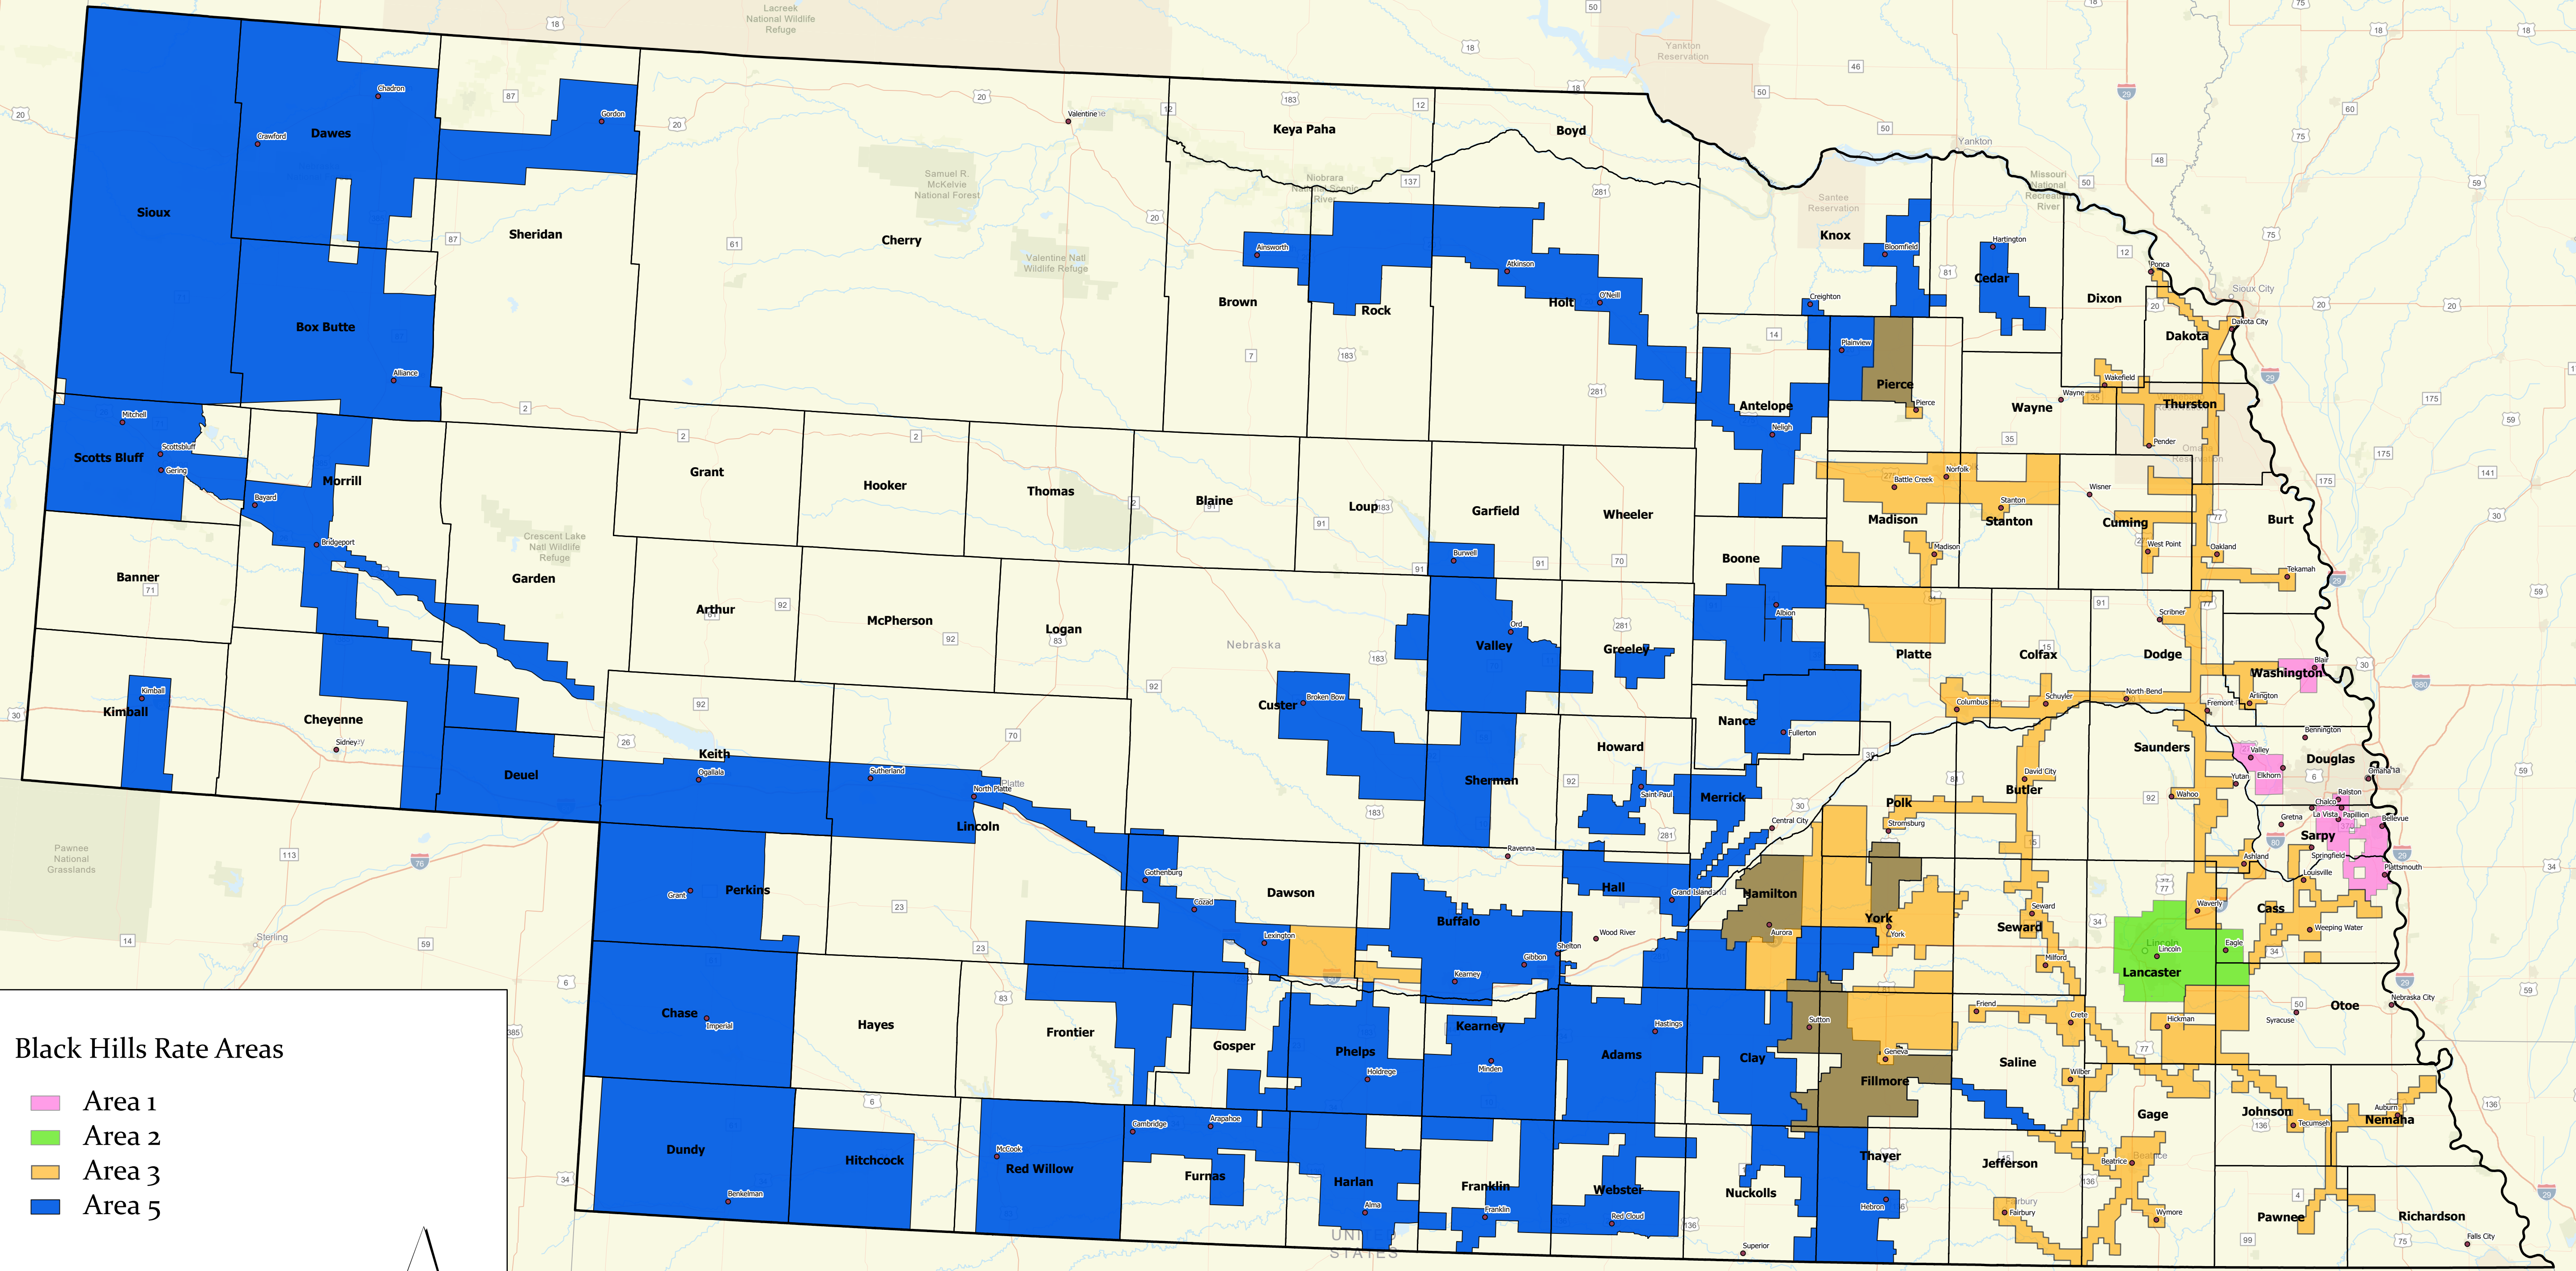

BLACK HILLS ENERGY RATE AREAS

Black Hills Rate Areas

- Area 1
- Area 2
- Area 3
- Area 5

0 10 20 40 Miles